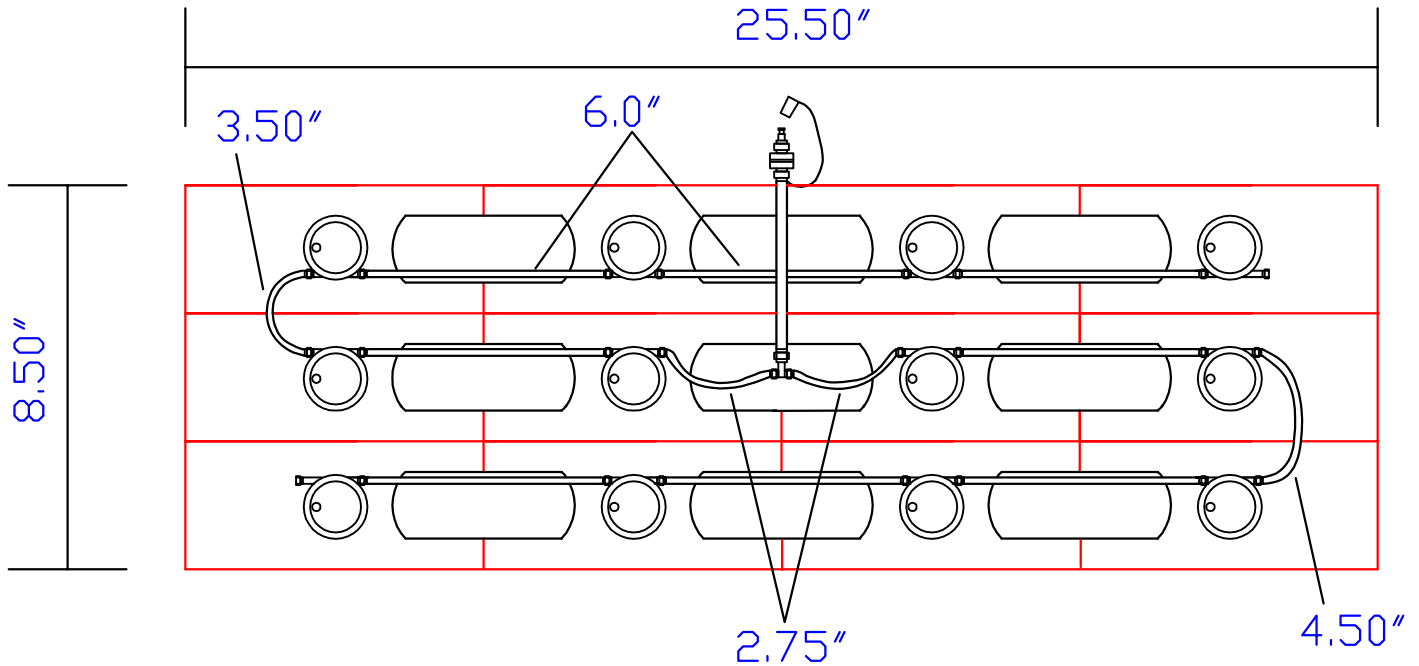

12 Cell- 7 Plate

(With or without cover)

Rev.5 10-21-2013 (39)

Tray Size: 25.50" x 8.50"

EZF-12070

EZ Fill

Please follow the drawing precisely as shown.

Note: Remove battery caps, lay string of valves on battery as shown in the diagram below. Snap each valve into the corresponding cell. Make sure all tubing remains unobstructed. Always water battery after charging is complete.

Part #	Description	Quantity
VARIOUS	Low Profile Valve	12
BWT-08TUB6BLK	6mm Tubing	7 ft.
BWT-08T666N	6-6-6 T Piece	1
BWT-09BDCAP	Dust cap	1
BWT-09MBLU1	¼ Male connector	1
BWT-08CAP6	End cap	2