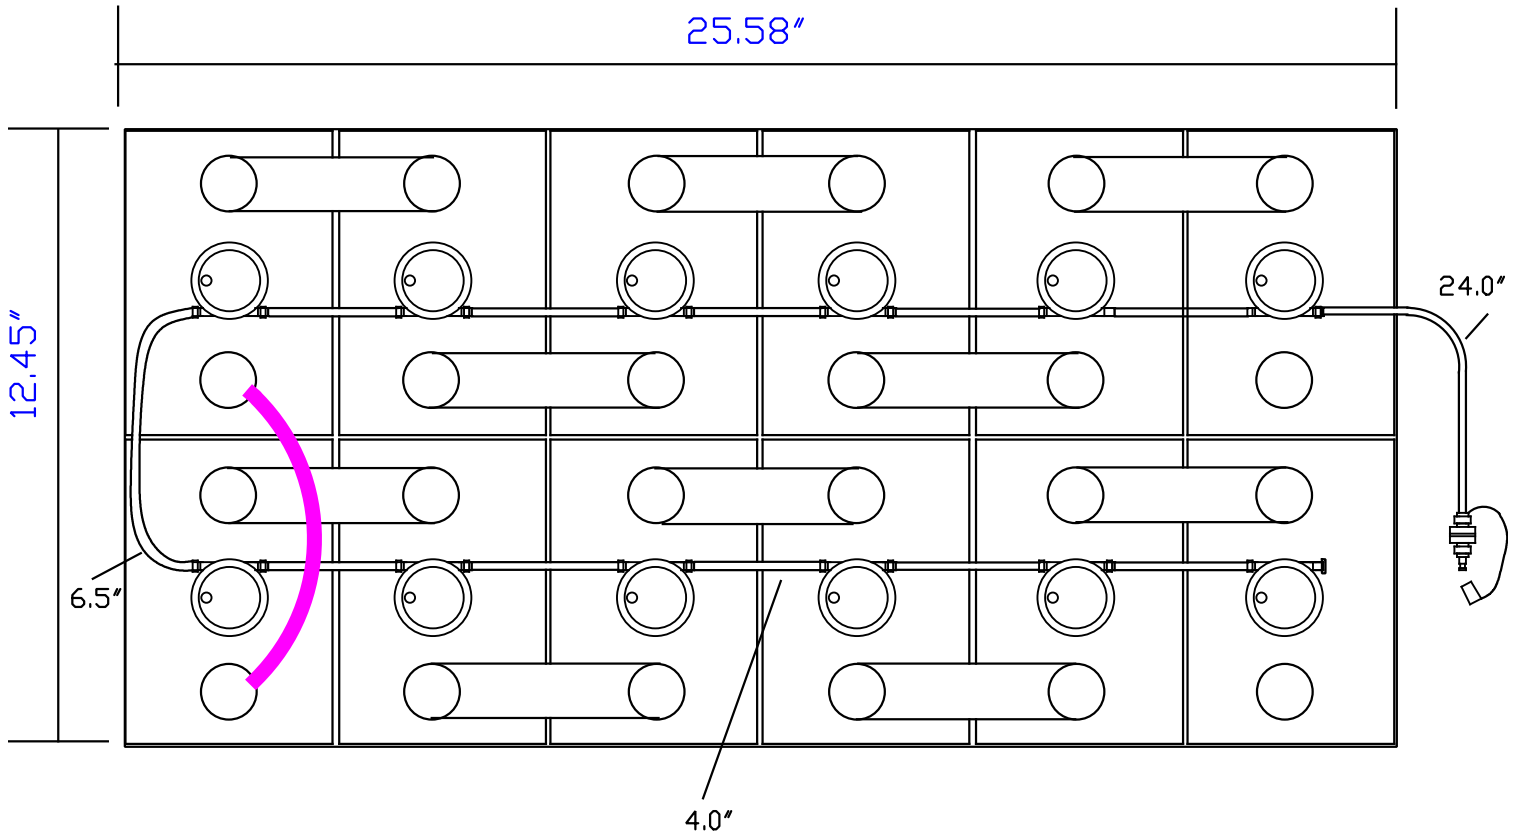

12 Cell-11 Plate
(With or without cover)
Tray Size: 25.58" x 12.45"

Rev.4 08-29-19

EZF-12116

EZ Fill

Please follow the drawing precisely as shown.

Note: Remove battery caps, lay string of valves on battery as shown in the diagram below. Snap each valve into the corresponding cell. Make sure all tubing remains unobstructed. Always water battery after charging is complete.

Part #	Description	Quantity
VARIDUS	Low Profile Valve	12
BWT-08TUB6BLK	6mm Tubing	6 ft.
BWT-09BDCAP	Dust cap	1
BWT-09MBLU1	¼ Male connector	1
BWT-08CAP6	End cap	1