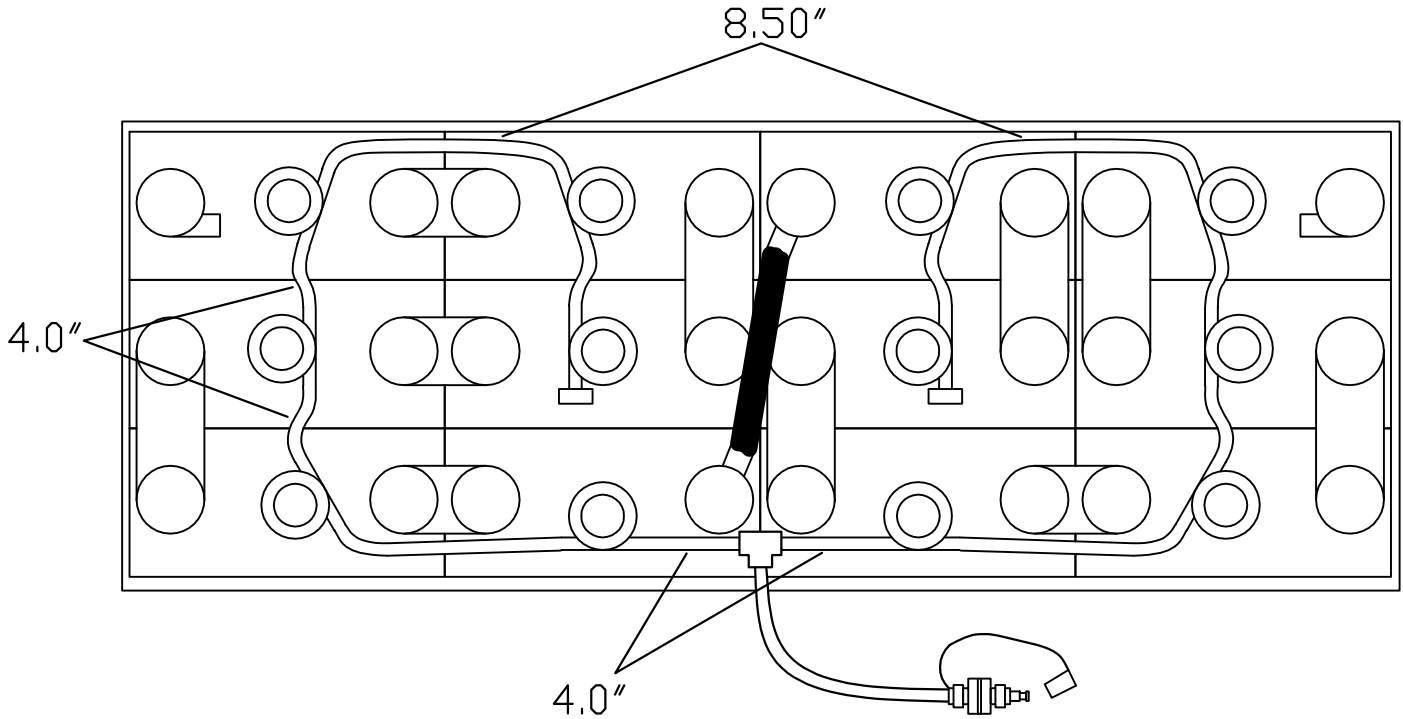

# 12 Cell- 11 WIDE Plate Rev.2 10-22-2013

(With or without cover)

Tray Size: 35.29" x 13.21" EZ-F-12118

## EZ Fill

Please follow the drawing precisely as shown.

Note: Remove battery caps, lay string of valves on battery as shown in the diagram below. Snap each valve into the corresponding cell. Make sure all tubing remains unobstructed. Always water battery after charging is complete.

Part #	Description	Quantity
VARIOUS	Low Profile Valve	12
BWT-08TUB6BLK	6mm Tubing	7 ft.
BWT-08T666N	6-6-6 T Piece	1
BWT-09BDCAP	Dust cap	1
BWT-09MBLU1	¼ Male connector	1
BWT-08CAP6	End cap	2