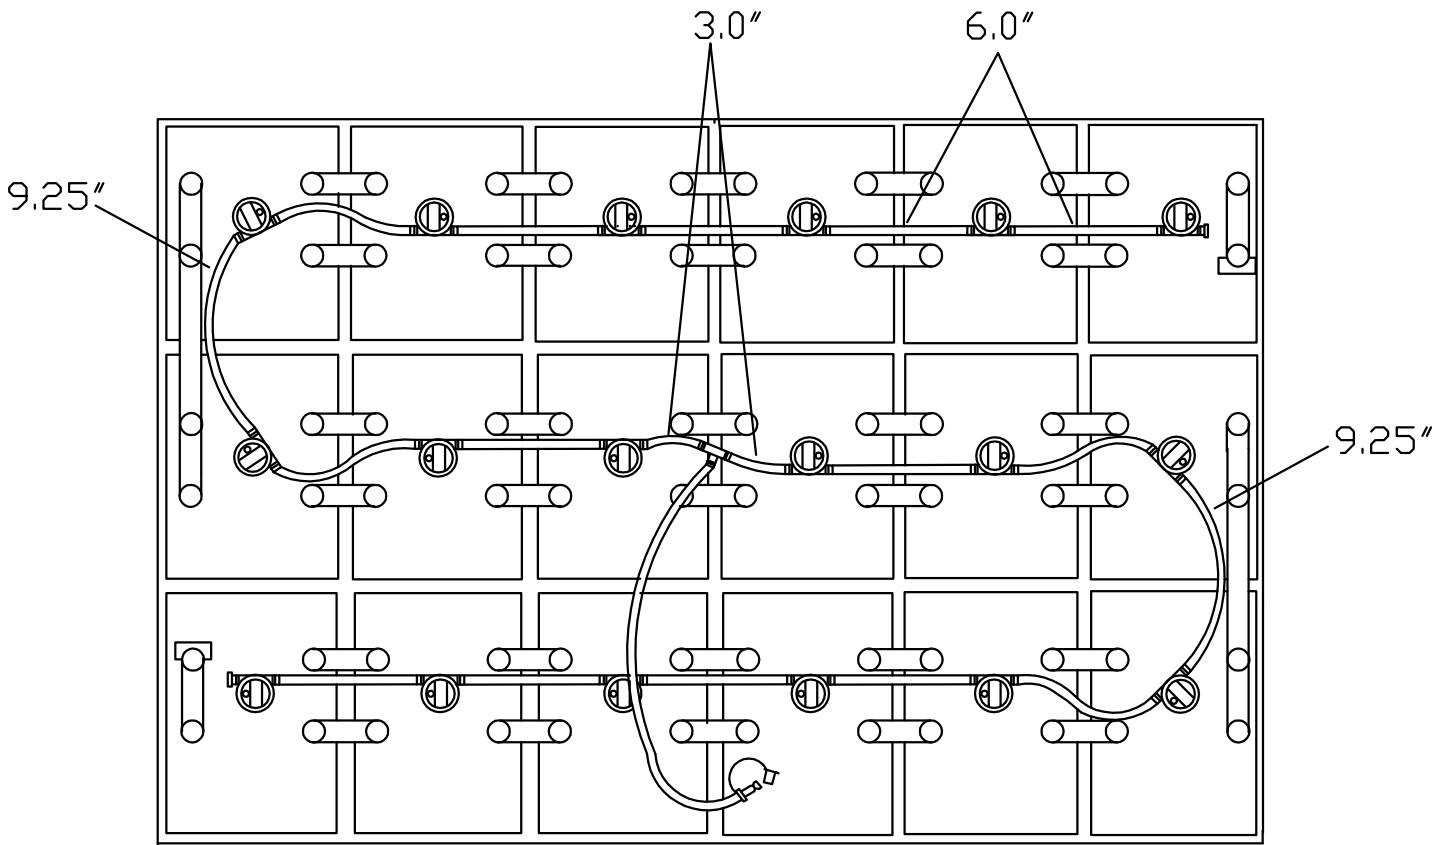

18 Cell-25 Plate
 (With or without cover)
 Tray Size: 38.25" x 29.25" EZF-18250

Rev.4 11-27-2013

EZ Fill

Please follow the drawing precisely as shown.

Note: Remove battery caps, lay string of valves on battery as shown in the diagram below. Snap each valve into the corresponding cell. Make sure all tubing remains unobstructed. Always water battery after charging is complete.

Part #	Description	Quantity
VARIOUS	Low Profile Valve	18
BWT-08TUB6BLK	6mm Tubing	12 ft.
BWT-08T666N	6-6-6 T Piece	1
BWT-09BDCAP	Dust cap	1
BWT-09MBLU1	¼ Male connector	1
BWT-08CAP6	End cap	2