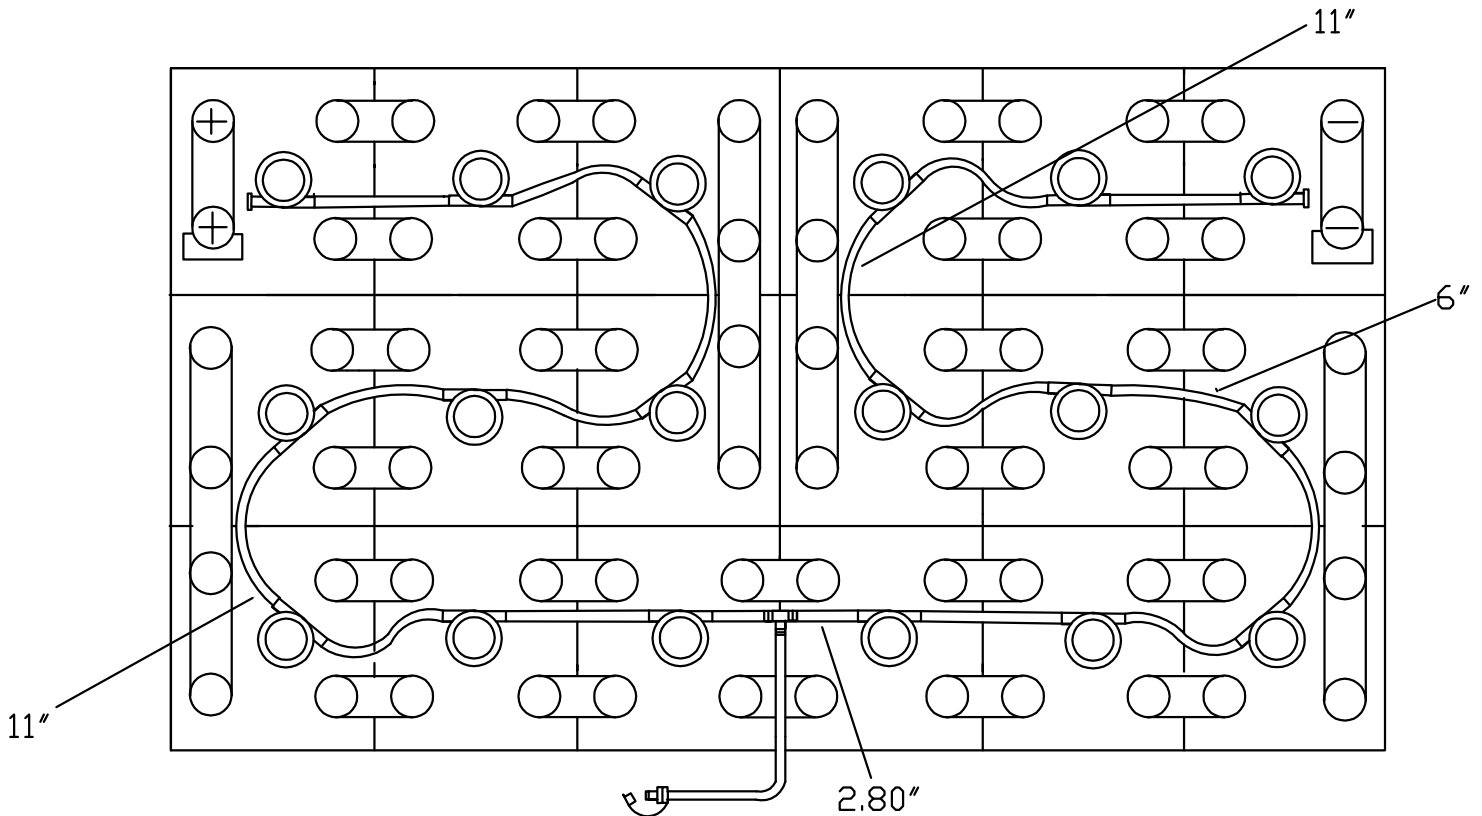

# 18 Cell-27 Plate (With or without cover) Tray Size: 38.35" x 31.44"

EZF-18274

## EZ Fill

Please follow the drawing precisely as shown.

Note: Remove battery caps, lay string of valves on battery as shown in the diagram below. Snap each valve into the corresponding cell. Make sure all tubing remains unobstructed. Always water battery after charging is complete.

Part #	Description	Quantity
VARIOUS	Low Profile Valve	18
BWT-08TUB6BLK	6mm Tubing	12 ft.
BWT-08T666N	6-6-6 T Piece	1
BWT-09BDCAP	Dust cap	1
BWT-09MBLU1	¼ Male connector	1
BWT-08CAP6	End cap	2