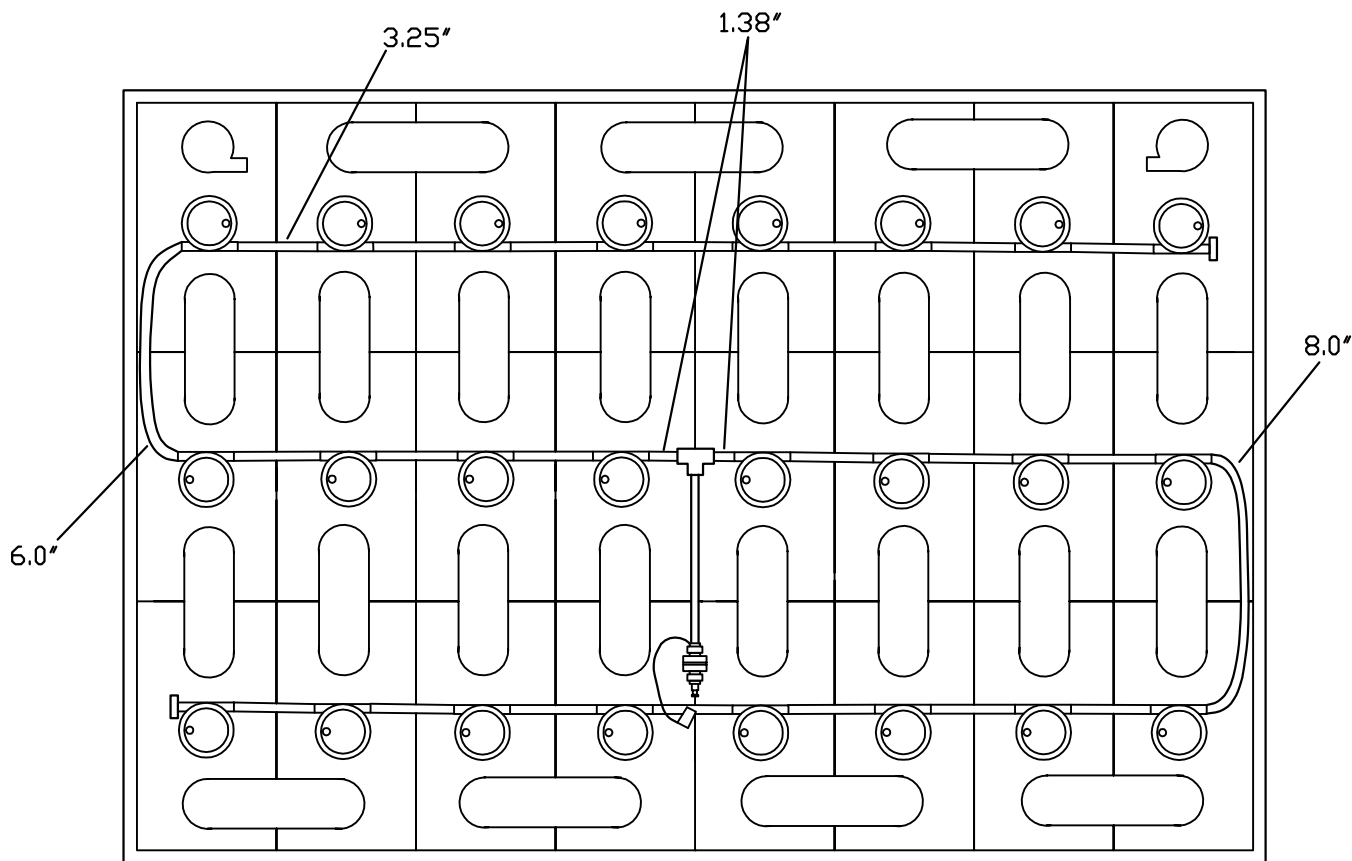

EZ Fill

24 Cell-9 Plate (With or without cover) Tray Size: 28.50" x 19.25"

Rev.2 12-6-2013 (44)

EZF-24093

Please follow the drawing precisely as shown.

Note: Remove battery caps, lay string of valves on battery as shown in the diagram below. Snap each valve into the corresponding cell. Make sure all tubing remains unobstructed. Always water battery after charging is complete.

Part #	Description	Quantity
VARIOUS	Low Profile Valve	24
BWT-08TUB6BLK	6mm Tubing	10 ft.
BWT-08T666N	6-6-6 T Piece	1
BWT-09BDCAP	Dust cap	1
BWT-09MBLU1	¼ Male connector	1
BWT-08CAP6	End cap	2