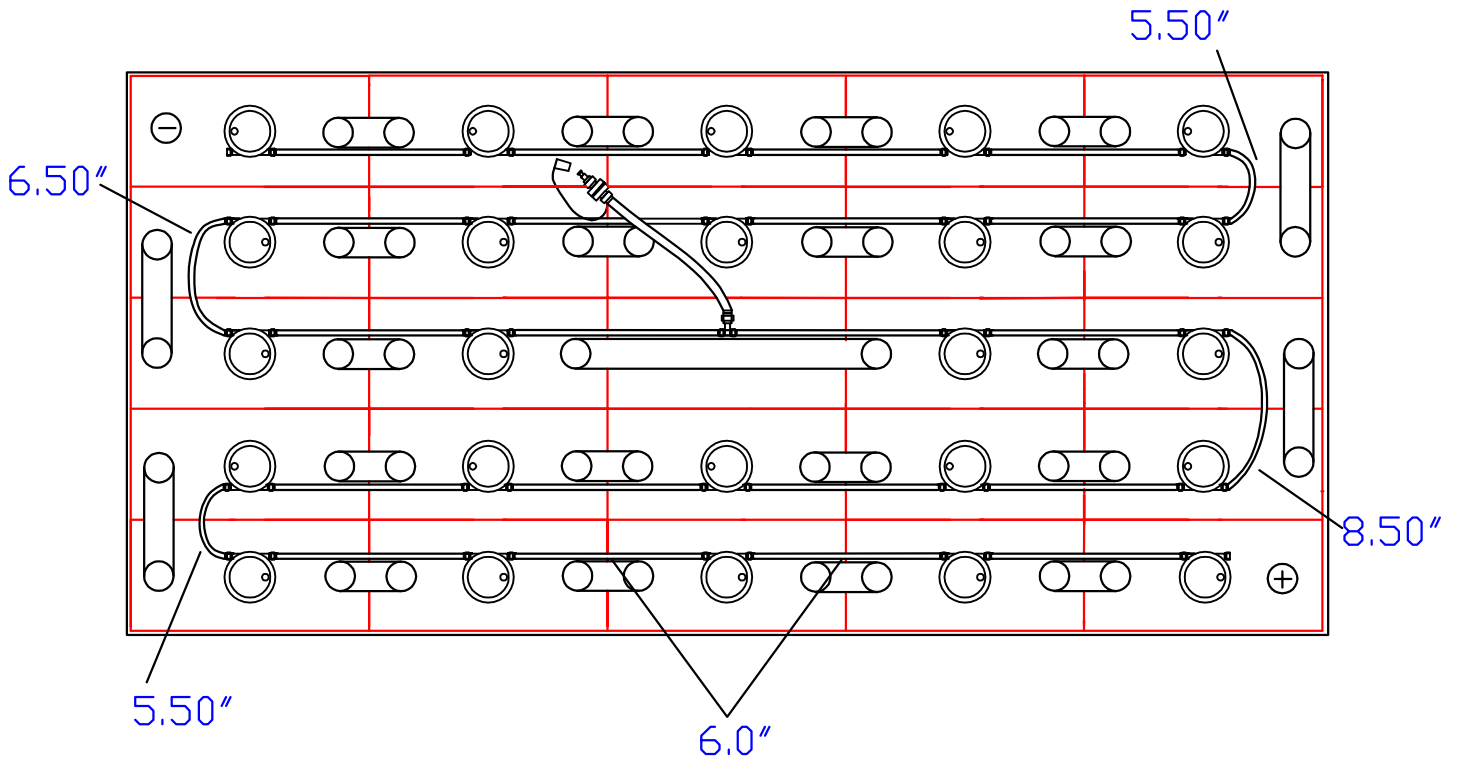

24 Cell-11 Plate (With or without cover) Tray Size: 32.44" x 24.47"

Rev.1 12-6-2013

EZF-24113

EZ Fill

Please follow the drawing precisely as shown.

Note: Remove battery caps, lay string of valves on battery as shown in the diagram below. Snap each valve into the corresponding cell. Make sure all tubing remains unobstructed. Always water battery after charging is complete.

Part #	Description	Quantity
VARIOUS	Low Profile Valve	24
BWT-08TUB6BLK	6mm Tubing	14 ft.
BWT-08T666N	6-6-6 T Piece	1
BWT-09BDCAP	Dust cap	1
BWT-09MBLU1	¼ Male connector	1
BWT-08CAP6	End cap	2