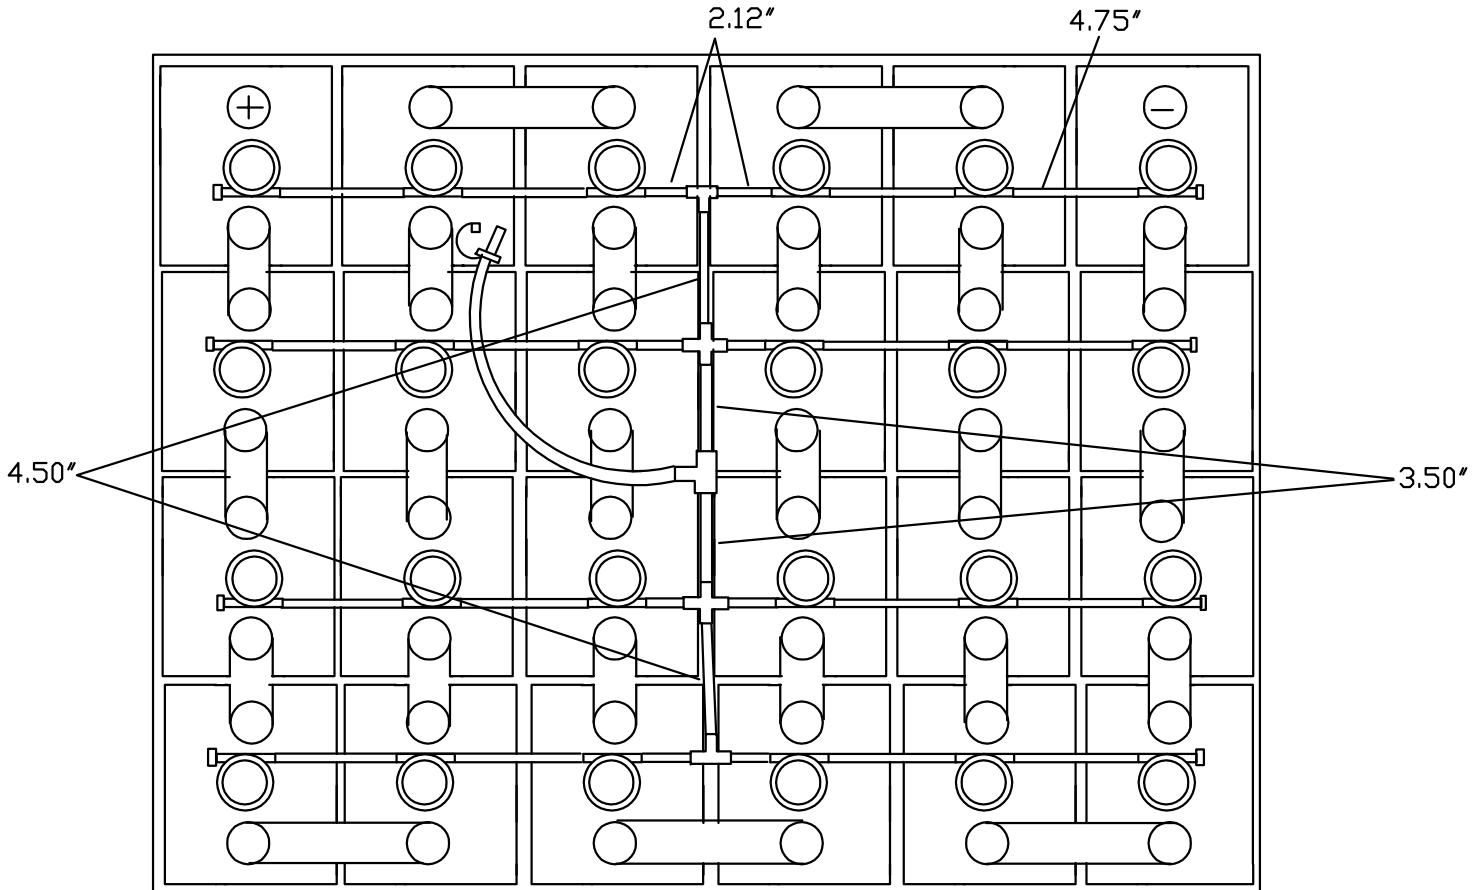

24 Cell-13 Plate (With or without cover)

Tray Size: 30.75" x 25.50"

Rev.3 12-6-13

EZF-24131

EZ Fill

Please follow the drawing precisely as shown.

Note: Remove battery caps, lay string of valves on battery as shown in the diagram below. Snap each valve into the corresponding cell. Make sure all tubing remains unobstructed. Always water battery after charging is complete.

Part #	Description	Quantity
VARIOUS	Low Profile Valve	24
BWT-08TUB6BLK	6mm Tubing	13 ft.
BWT-08T666	6-6-6 T Piece	3
BWT-08KR66	6-6-6-6 Cross Piece	2
BWT-09BDCAP	Dust cap	1
BWT-09MBLU1	¼ Male connector	1
BWT-08CAP6	End cap	8