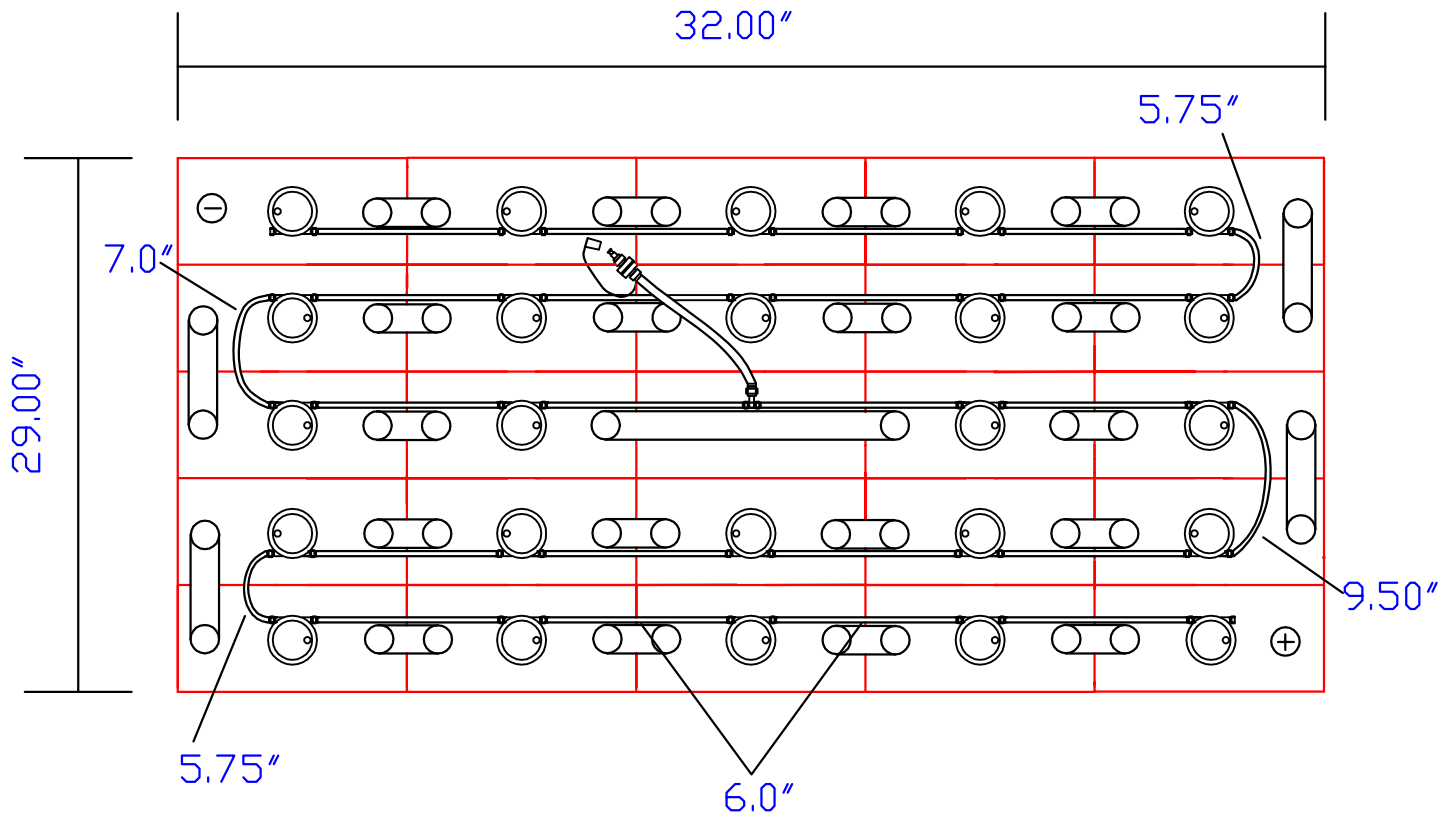

# 24 Cell-13 Plate

(With or without cover)

Tray Size: 32.00" x 29.00"

Rev.3 12-6-2013

EZF-24132

## EZ Fill

Please follow the drawing precisely as shown.

Note: Remove battery caps, lay string of valves on battery as shown in the diagram below. Snap each valve into the corresponding cell. Make sure all tubing remains unobstructed. Always water battery after charging is complete.

Part #	Description	Quantity
VARIOUS	Low Profile Valve	24
BWT-08TUB6BLK	6mm Tubing	14 ft.
BWT-08T666N	6-6-6 T Piece	1
BWT-09BDCAP	Dust cap	1
BWT-09MBLU1	¼ Male connector	1
BWT-08CAP6	End cap	2