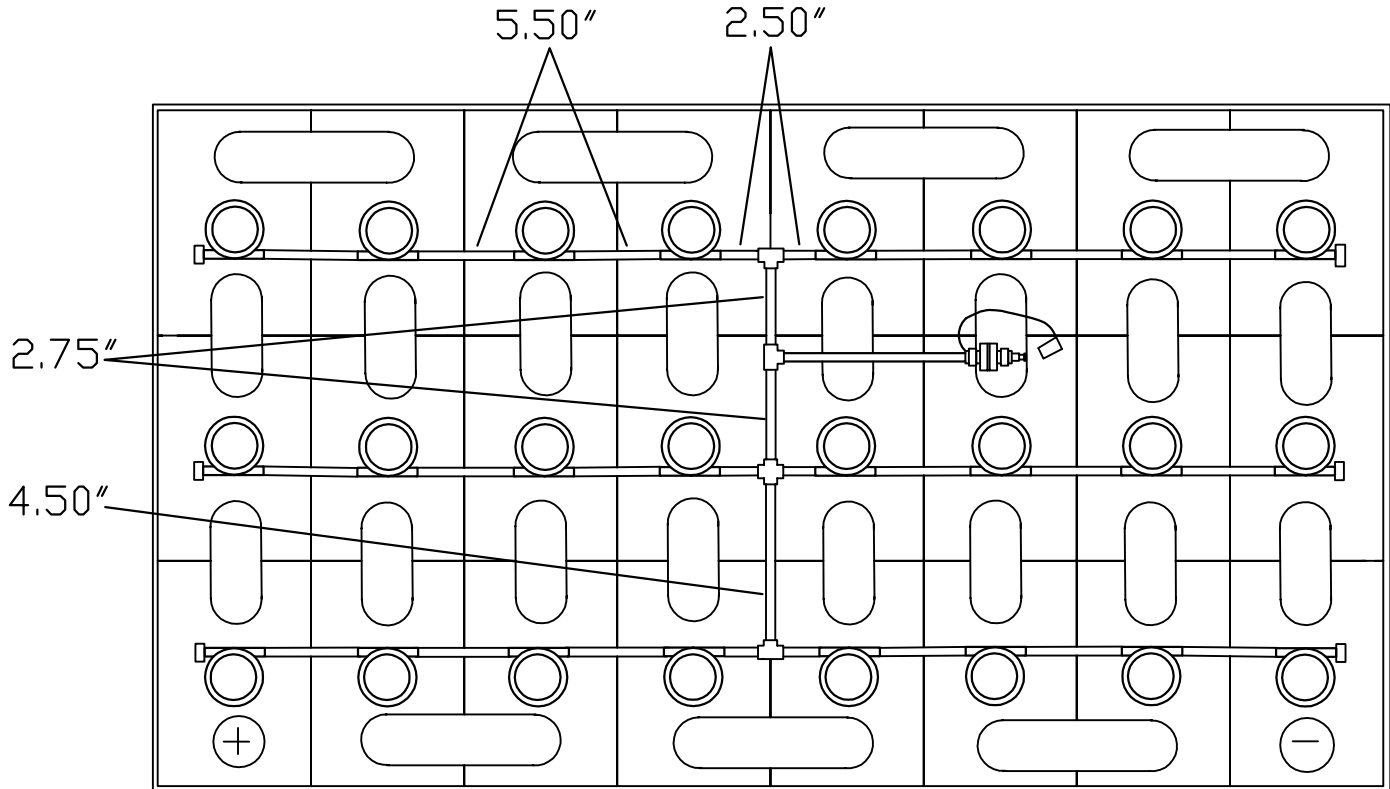

24 Cell-15 Plate

(With or without cover)

Tray Size: 48.0" x 19.52"

Rev.3 12-12-2013

EZF-24152

EZ Fill

Please follow the drawing precisely as shown.

Note: Remove battery caps, lay string of valves on battery as shown in the diagram below. Snap each valve into the corresponding cell. Make sure all tubing remains unobstructed. Always water battery after charging is complete.

Part #	Description	Quantity
VAEIDUS	Low Profile Valve	24
BWT-08TUB6BLK	6mm Tubing	12 ft.
BWT-08T666N	6-6-6 T Piece	3
BWT-09BDCAP	Dust cap	1
BWT-09MBLU1	1/4 Male connector	1
BWT-08CAP6	End cap	6
BWT-08KR66N	6-6-6-6 Cross	1