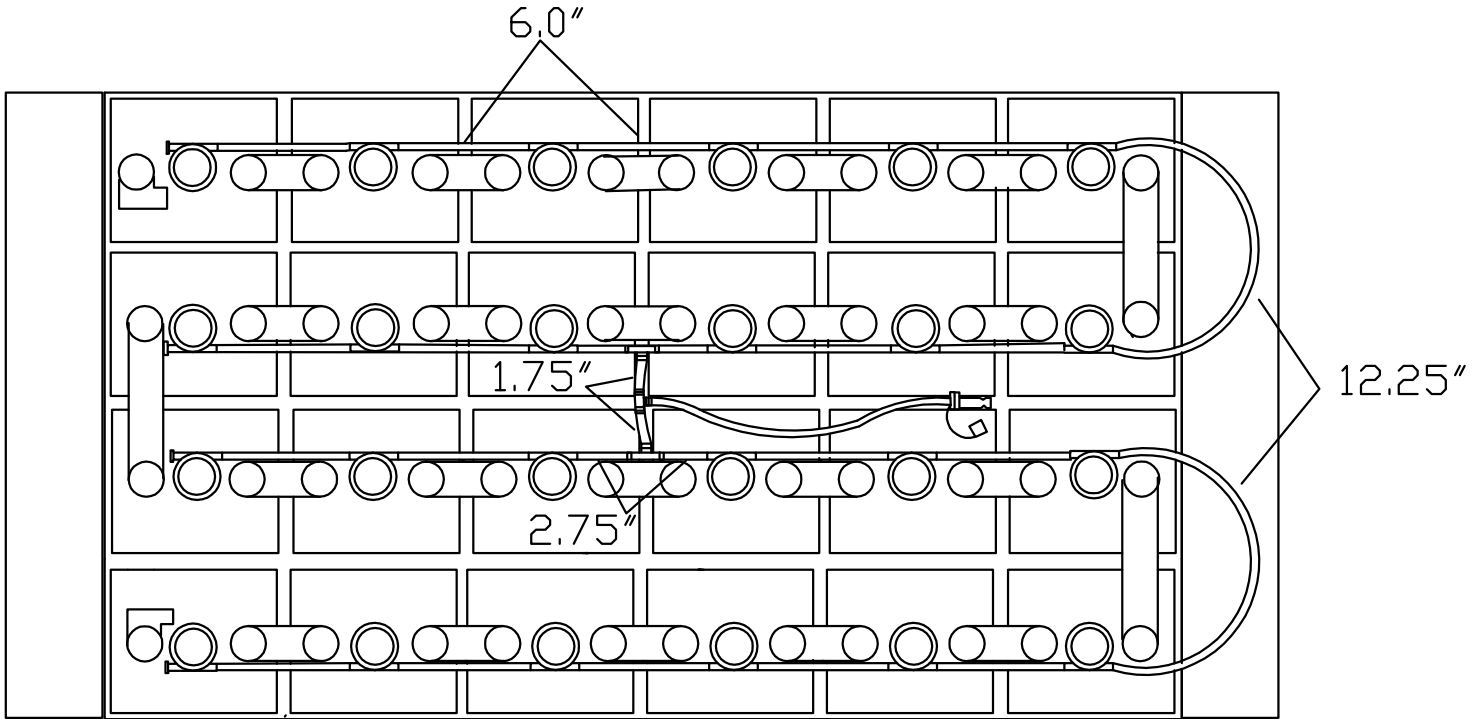

# 24 Cell-15 Plate

(With or without cover)

Rev.3 12-12-2013

Tray Size: 43.63" x 23.42"

EZF-24157

## EZ Fill

Please follow the drawing precisely as shown.

Note: Remove battery caps, lay string of valves on battery as shown in the diagram below. Snap each valve into the corresponding cell. Make sure all tubing remains unobstructed. Always water battery after charging is complete.

Part #	Description	Quantity
VARIOUS	Low Profile Valve	24
BWT-08TUB6BLK	6mm Tubing	14 ft.
BWT-08T666N	6-6-6 T Piece	3
BWT-09BDCAP	Dust cap	1
BWT-09MBLU1	¼ Male connector	1
BWT-08CAP6	End cap	4