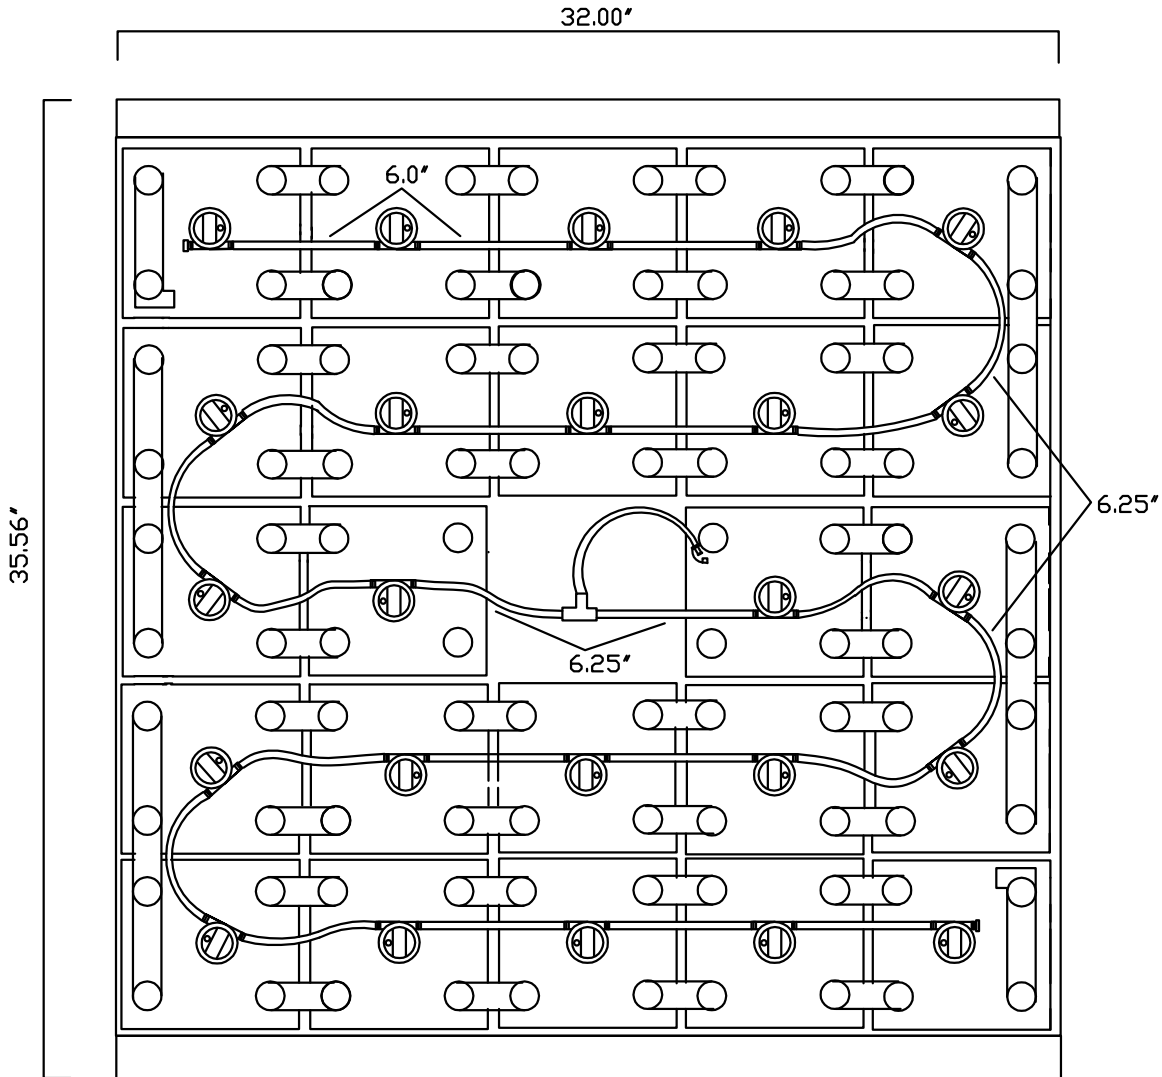

24 Cell-17 Plate

(With or without cover)

Tray Size: 35.56" x 32.00"

Rev.3 12-12-2013

EZ Fill EZF-24171

EZ Fill

Please follow the drawing precisely as shown.

Note: Remove battery caps, lay string of valves on battery as shown in the diagram below. Snap each valve into the corresponding cell. Make sure all tubing remains unobstructed. Always water battery after charging is complete.

Part #	Description	Quantity
VARIOUS	LoW Profile Valve	24
BWT-08TUB6BLK	6mm Tubing	16 ft.
BWT-08T666N	6-6-6 T Piece	1
BWT-09BDCAP	Dust cap	1
BWT-09MBLU1	¼ Male connector	1
BWT-08CAP6	End cap	2