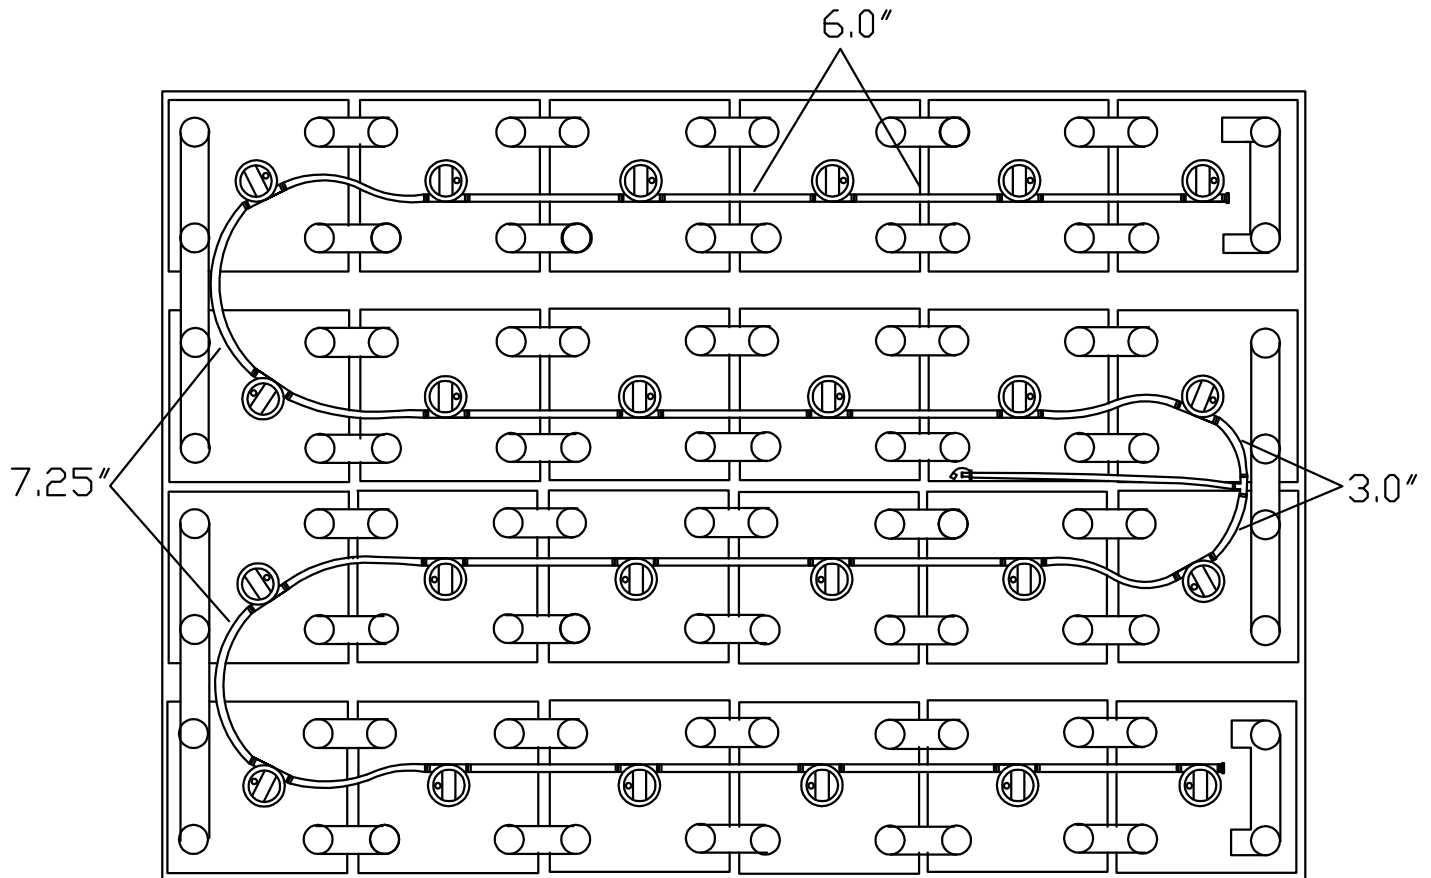

# 24 Cell-17 Plate

(With or without cover)

Rev.2 12-12-2013

Tray Size: 38.27" x 28.64"

EZF-24174

Please follow the drawing precisely as shown.

Note: Remove battery caps, lay string of valves on battery as shown in the diagram below. Snap each valve into the corresponding cell. Make sure all tubing remains unobstructed. Always water battery after charging is complete.

Part #	Description	Quantity
VARIOUS	Low Profile Valve	24
BWT-08TUB6BLK	6mm Tubing	16 ft.
BWT-08T666N	6-6-6 T Piece	1
BWT-09BDCAP	Dust cap	1
BWT-09MBLU1	¼ Male connector	1
BWT-08CAP6	End cap	2