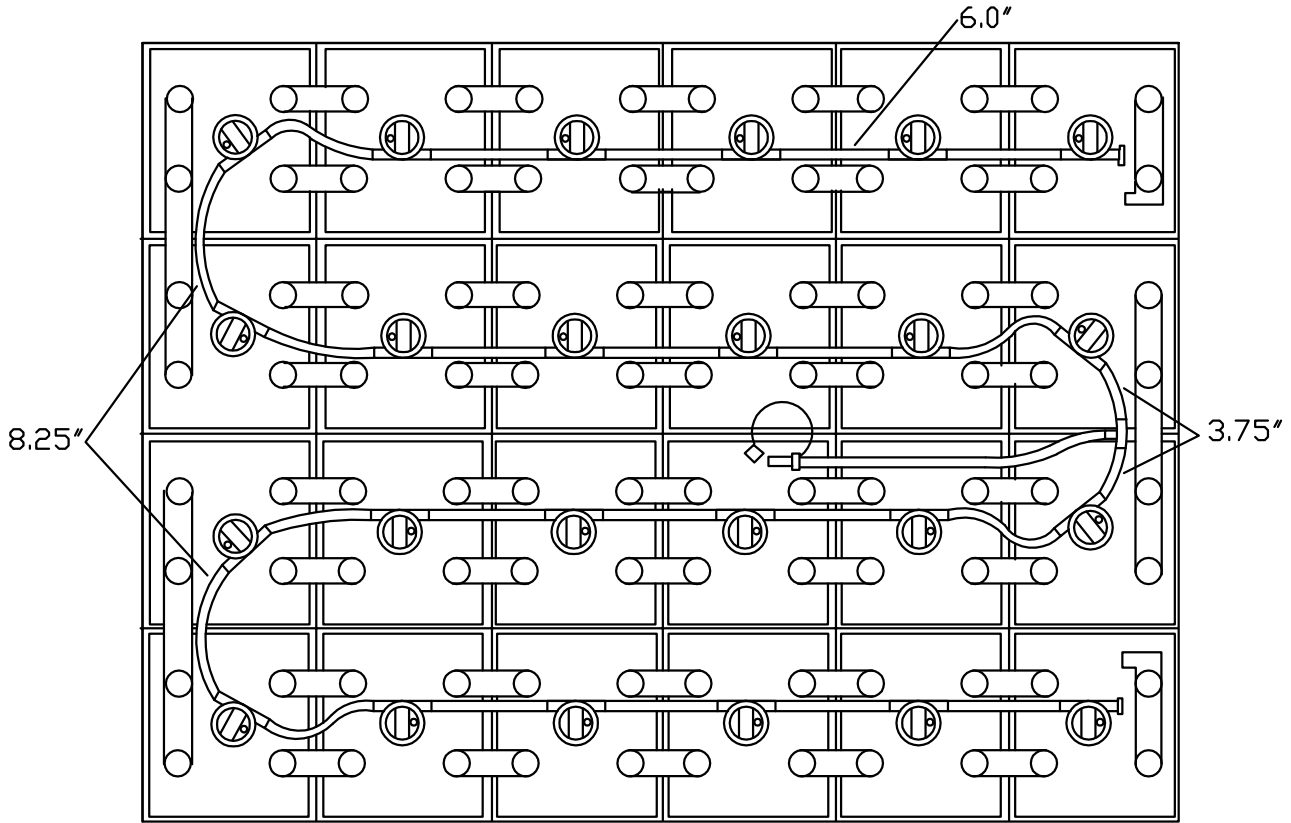

24 Cell-21 Plate
(With or without cover)
Tray Size: 38.40" x 32.67" EZF-24211

Rev.5 12-12-13

EZ Fill

Please follow the drawing precisely as shown.

Note: Remove battery caps, lay string of valves on battery as shown in the diagram below. Snap each valve into the corresponding cell. Make sure all tubing remains unobstructed. Always water battery after charging is complete.

Part #	Description	Quantity
VARIOUS	Low Profile Valve	24
BWT-08TUB6BLK	6mm Tubing	17 ft.
BWT-08T666N	6-6-6 T Piece	1
BWT-09BDCAP	Dust cap	1
BWT-09MBLU1	1/4 Male connector	1
BWT-08CAP6	End cap	2