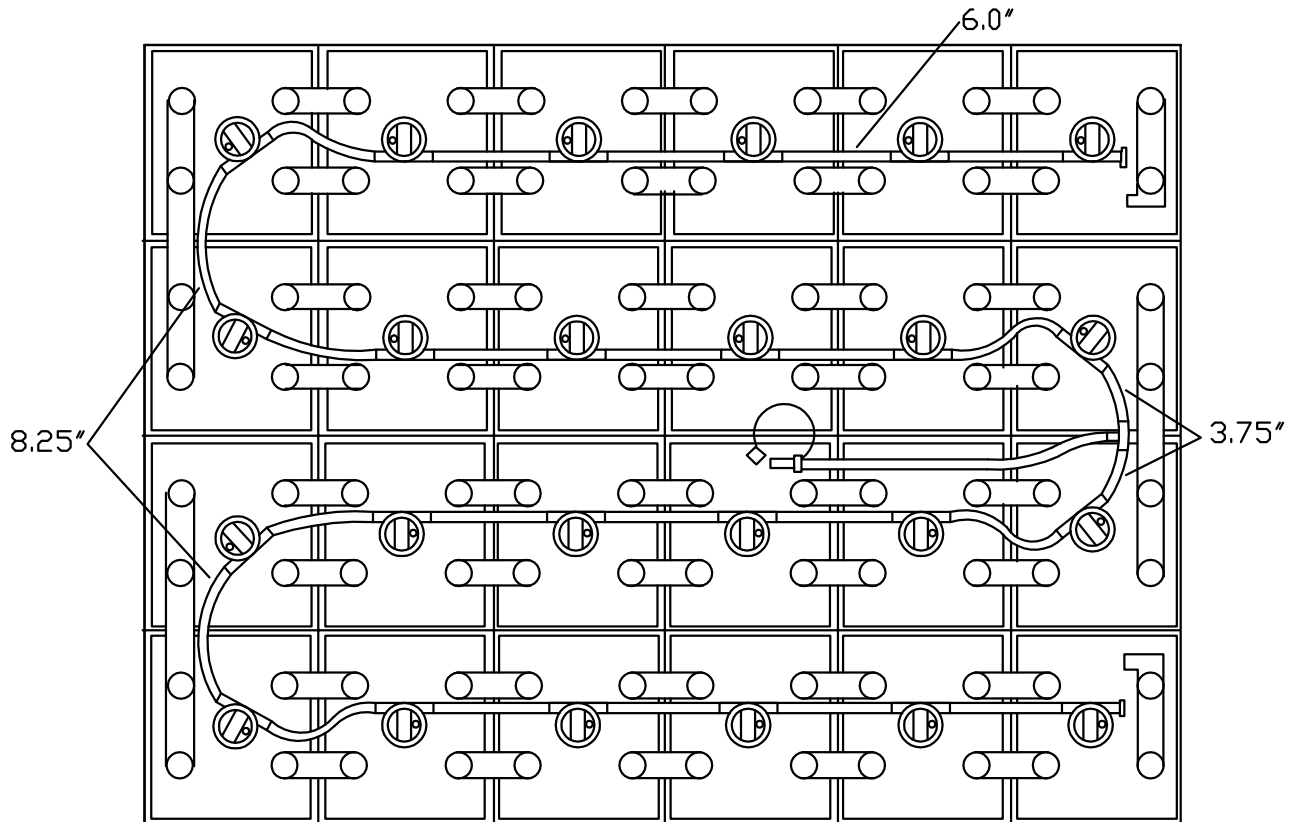

24 Cell-21 Plate

(With or without cover)

Tray Size: 38.40" x 32.67"

Rev.5 12-12-13 (49)

EZF-24212

EZ Fill

Please follow the drawing precisely as shown.

Note: Remove battery caps, lay string of valves on battery as shown in the diagram below. Snap each valve into the corresponding cell. Make sure all tubing remains unobstructed. Always water battery after charging is complete.

Part #	Description	Quantity
VARIOUS	Low Profile Valve	24
BWT-08TUB6BLK	6mm Tubing	17 ft.
BWT-08T666N	6-6-6 T Piece	1
BWT-09BDCAP	Dust cap	1
BWT-09MBLU1	¼ Male connector	1
BWT-08CAP6	End cap	2