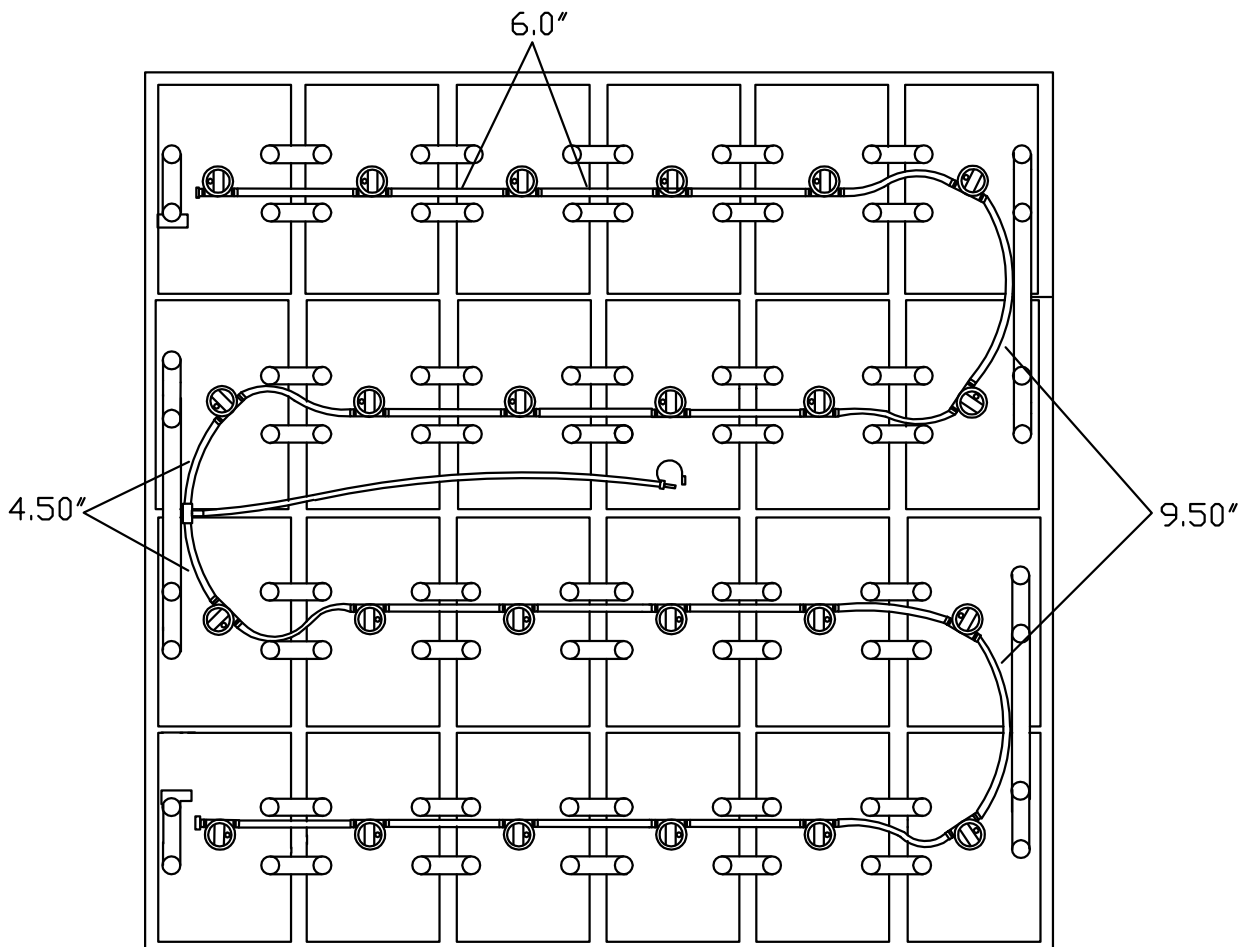

24 Cell-25 Plate

(With or without cover)
Tray Size: 38.25" x 38.25"

Rev.4 12-12-2013

EZF-24250 (39)

EZ Fill

Please follow the drawing precisely as shown.

Note: Remove battery caps, lay string of valves on battery as shown in the diagram below. Snap each valve into the corresponding cell. Make sure all tubing remains unobstructed. Always water battery after charging is complete.

Part #	Description	Quantity
VARIOUS	Low Profile Valve	24
BWT-08TUB6BLK	6mm Tubing	15 ft.
BWT-08T666N	6-6-6 T Piece	1
BWT-09BDCAP	Dust cap	1
BWT-09MBLU1	¼ Male connector	1
BWT-08CAP6	End cap	2