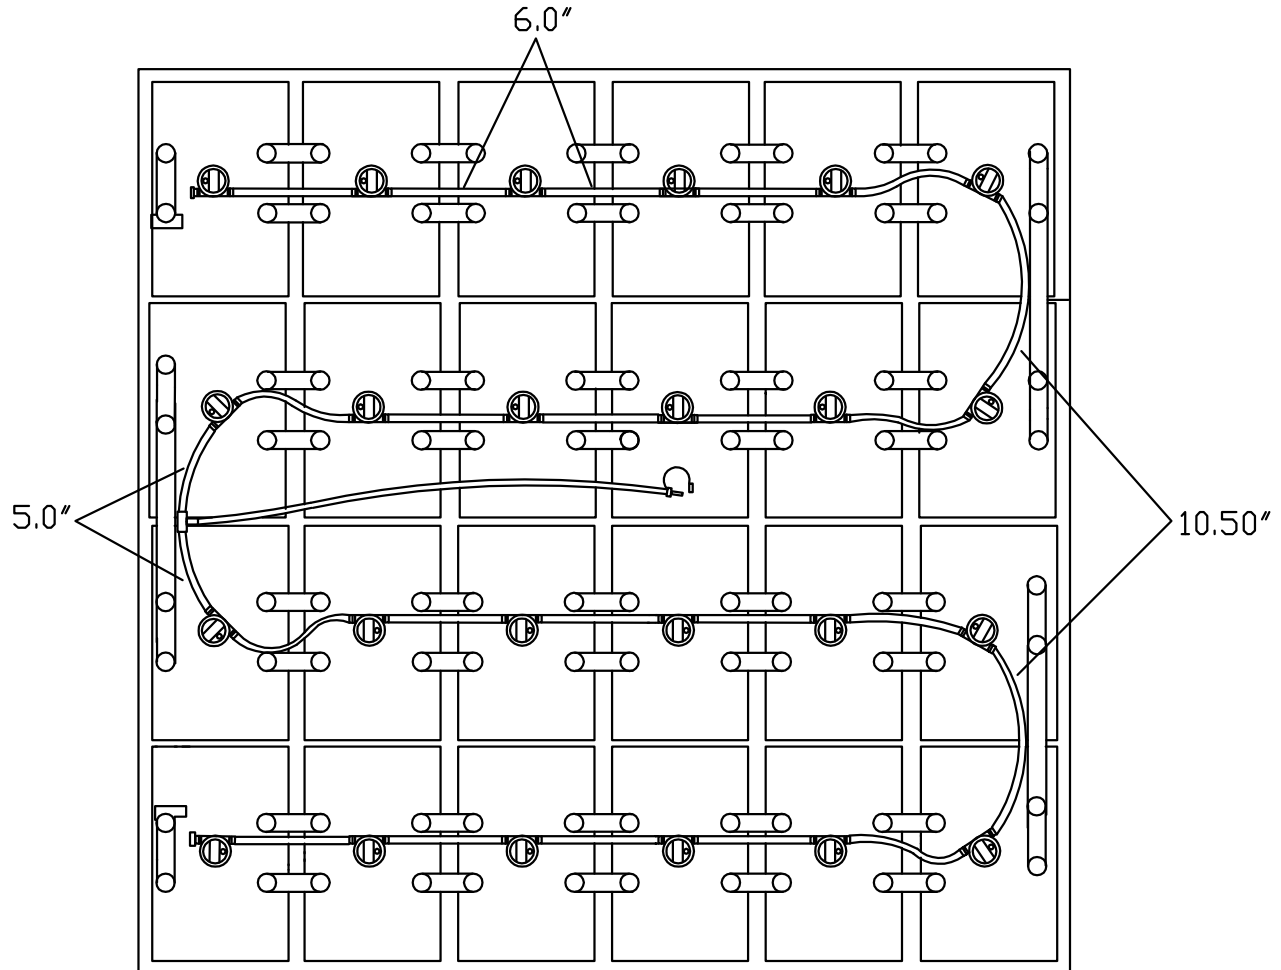

24 Cell-27 Plate
(With or without cover)
Tray Size: 42.00" x 38.25" Rev.3 12-12-2013
EZF-24270

EZ Fill

Please follow the drawing precisely as shown.

Note: Remove battery caps, lay string of valves on battery as shown in the diagram below. Snap each valve into the corresponding cell. Make sure all tubing remains unobstructed. Always water battery after charging is complete.

Part #	Description	Quantity
VARIOUS	Low Profile Valve	24
BWT-08TUB6BLK	6mm Tubing	15 ft.
BWT-08T666N	6-6-6 T Piece	1
BWT-09BDCAP	Dust cap	1
BWT-09MBLU1	¼ Male connector	1
BWT-08CAP6	End cap	2