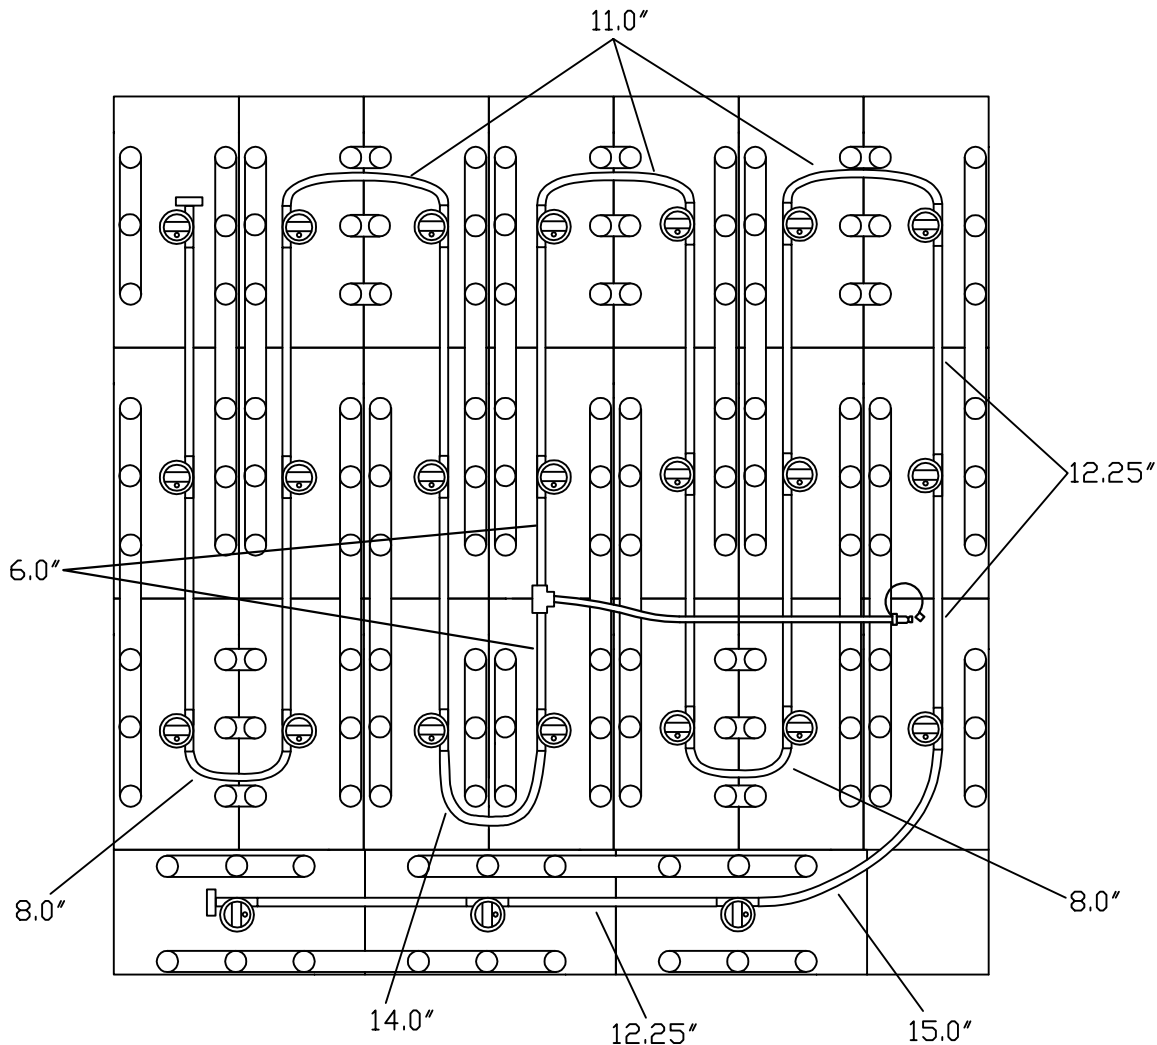

## 24 Cell-33 Plate (With or without cover)

Tray Size: 44.63" x 44.53"      EZF-24331

**EZ Fill**

Please follow the drawing precisely as shown.

Note: Remove battery caps, lay string of valves on battery as shown in the diagram below. Snap each valve into the corresponding cell. Make sure all tubing remains unobstructed. Always water battery after charging is complete.

Part #	Description	Quantity
VARIOUS	Low Profile Valve	24
BWT-08TUB6BLK	6mm Tubing	25 ft.
BWT-08T666N	6-6-6 T Piece	1
BWT-09BDCAP	Dust cap	1
BWT-09MBLU1	¼ Male connector	1
BWT-08CAP6	End cap	2